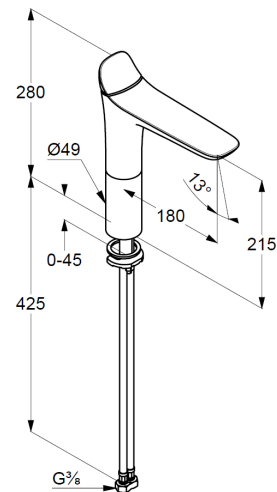

Technische Daten/ Technical Data

KLUDI AMBA
single lever washbowl mixer
DN 15

Ref.:
532960575

Finishes:
05 chrome

Product description
Manufacturer KLUDI GmbH & Co. KG
Typ: KLUDI AMBA
single lever washbowl mixer
Ref.: 532960575

washbowl mixer
single lever mixer
1-hole mounted
solid lever, metal
aerator, S-Pointer M24 PCA
ceramic cartridge with hot water safety device
flow rate at 3 bar 4,5 l/min.
flexible hoses G $\frac{3}{8}$ DVGW approved
rapid installation set
without pop up waste

Produktabbildung/ Product picture

Maßzeichnung/ Dimensional drawing

Durchfluss/ Flow rate