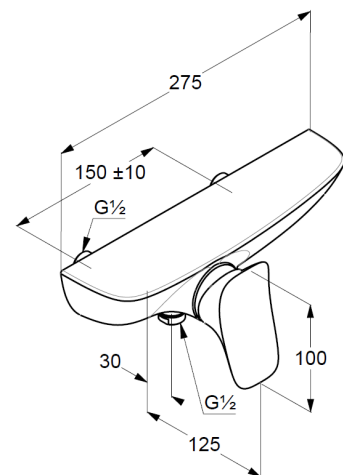

## Technische Daten/ Technical Data

KLUDI AMBA  
single lever shower mixer  
DN 15

Ref.:  
537100575

Finishes:  
05 chrome

Product description  
Manufacturer KLUDI GmbH & Co. KG  
Typ: KLUDI AMBA  
single lever shower mixer  
Ref.: 537100575

shower mixer  
single lever mixer  
wall mounted  
solid lever, metal  
shower outlet G $\frac{1}{2}$   
protected against back flow  
ceramic cartridge with hot water safety device  
flow rate at 3 bar 28 l/min.  
covert eccentric wall connections

### Produktabbildung/ Product picture

### Maßzeichnung/ Dimensional drawing