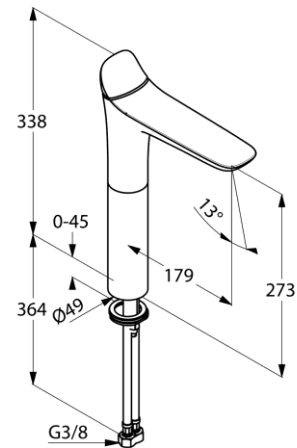

Product: KLUDI AMBA SL BASIN MIXER
DN 15 height 273 mm

Ref.: 532980575

Product description

single lever basin mixer DN 15
single hole mounted
solid lever
ceramic cartridge
aerator M 24 x 1
flow rate 4,3 l/min at 3 bar
flexible high pressure supply
tubes 3/8 inch
rapid installation set

Finishes:
05 chrome

Product picture

Advertisement

single lever basin mixer,
manufacturer KLUDI GmbH & Co KG
KLUDI AMBA item no. 532980575
type: single lever basin mixer height 273 mm, DN 15 /
PN 10, chrome plated brass, solid lever chrome plated
metal, ceramic cartridge K-28, aerator M 24 x 1, flow
rate 4,3 l/min at 3 bar, flexible high pressure sup-
ply tubes 3/8 inch with DVGW / W270 approval, rapid
installation set
dimensions: height: 338 mm, nozzle height: 273 mm,
projection: 179 mm

Dimensional drawing

Flow rate diagram