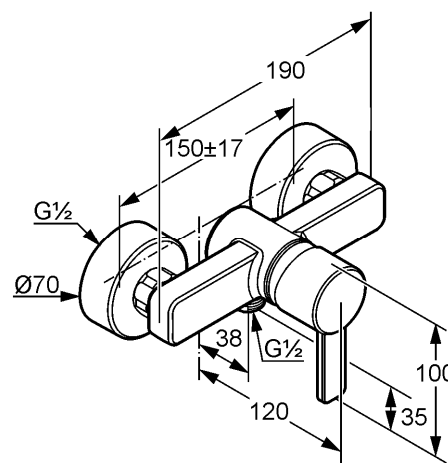

Product: KLUDI ZENTA single lever shower mixer DN 15

Ref.: 38870..75

Product description

single lever shower mixer DN 15
 solid lever
 wall fastening
 flow class A
 ceramic cartridge with hot water safety device
 shower outlet G 1/2
 protected against back flow
 S unions
 without shower set
 noise group I
 PA- IX 18637/IA

Finishes:
 05 chrome
 86 chrome/black
 91 chrome/white

Product picture

Advertisement

- * KLUDI GmbH & Co KG KLUDI ZENTA single lever shower mixer item no. 38870..75
- ** ceramic cartridge with hot water safety device Ø 35 mm, DIN EN 817
- *** plated brass, DIN 50930-6

single lever shower mixer, manufacturer KLUDI GmbH & Co KG KLUDI ZENTA single lever shower mixer item no. 38870..75, DN 15, finishes: 05 chrome; 86 chrome/black; 91 chrome/white plated brass, projection 120 mm, S unions 1/2 x 3/4 inch, flow class A (max. 0,25 l/s), solid lever, noise level DIN EN 4109 group I, report no. PA- IX 18637/IA, type: single lever shower mixer DN 15, protected against back flow DIN EN 1717, shower outlet 1/2 inch, lever projection 77 mm, ceramic cartridge with hot water safety device Ø 35 mm, for pressure type water heater, for continuous line heater, PN 10,

Dimensional drawing

Flow rate diagram