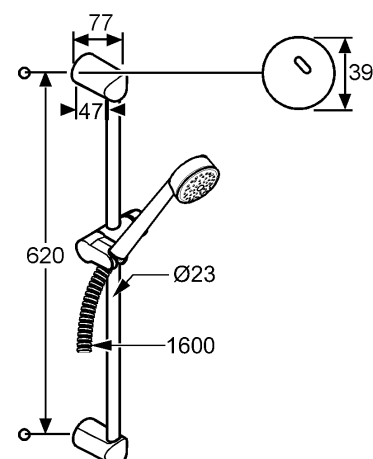

Product: KLUDI ZENTA 1 S shower set DN 15

Ref.: 6063005-00

Product description

KLUDI ZENTA shower set DN 15
 L = 600 mm
 with slider horizontally and vertically adjustable
 with KLUDI ZENTA 1 S handshower DN 15
 with cleaning system
 shower spray
 with KLUDI LOGOFLEX-hose
 plastic coated with metal-effect
 with conical nuts
 G 1/2 x G 1/2 x 1600 mm
 handshower with optional usable 50 % water
 consumption regulation
 noise group I

Finishes:
 05 chrome

Advertisement

shower set, manufacturer KLUDI GmbH & Co KG KLUDI ZENTA 1 S shower set item no. 6063005-00, DN 15, chrome plated brass/plastic, length 600 mm, with horizontal and vertical adjustable slider, for borehole distance 620 mm, with KLUDI LOGOFLEX hose 1/2 x 1/2 inch x 1600 mm, with conical nuts, with metal effect, with handshower KLUDI ZENTA 1 S chrome plated plastic, with shower spray, noise level DIN EN 4109 group I, without report no., flow class B max. (0,40 l/s), with cleaning system, connection 1/2 inch, diameter shower head 84 mm, length 225 mm, for pressure type water heater, for continuous line heater (at 0,15 l/s), handshower with optional usable 50 % water consumption regulation ~ 9,5 l/min at 3 bar running pressure (water consumption regulation not for hydraulic continuous line heater), PN 5,

Product picture

Dimensional drawing

Flow rate diagram