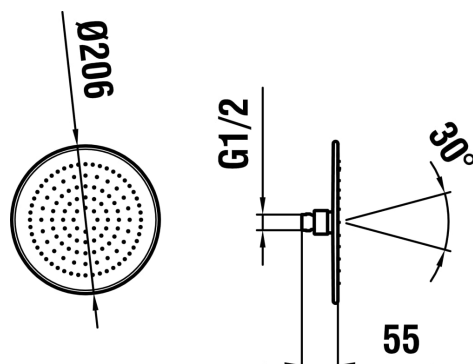

SHOWER ACCESSORIES

Rainshower Ø 206 mm, round, with RubiClean

Adjustable shower head

Annual energy consumption (kWh/p.a.) :

568.96

Finish : Chrome

Flow rate (l/min - 3 bar) : 8.5

Functions : Rain

Number of functions : 1

Showerhead diameter (mm) : 206

Showerhead shape : Circular

Support kit (shower arm) : Not included

Water flow restrictor

TECHNICAL DRAWINGS

COMPATIBLE WITH

Wall connection elbow,  
projection 52 mm, full  
metal

**HF504774100000**

Ceiling bracket, length 100  
mm, round flange, 1/2"

**HF960098100001**

SHOWER  
ACCESSORIES

#certification\_text

Standards and approvals: B