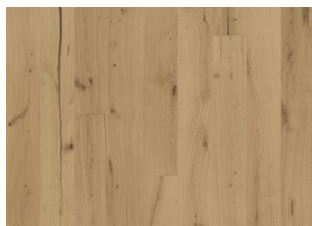

Other products in this collection

Texture Rohoptic