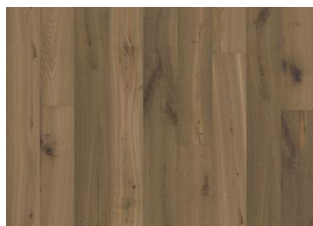

Texture Grau