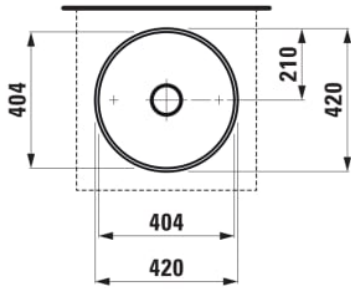

KARTELL LAUFEN

Bowl washbasin, incl. ceramic waste cover

DIMENSIONS

Length	420 mm
Width	420 mm
Height	135 mm

COLOUR AND FINISH

000 White

OPTIONS

112 - without tap hole, without overflow

MOUNTING ACCESSORIES EXCLUDED

Siphon DN 32 chrome, order no. 89394.7

Basin capacity (l) : 11.3

Bowl depth (mm) : 95

Bowl length (mm) : 404

Bowl position : Central

Bowl width (mm) : 404

Fixing kit : Included

Installation type : Bowl / On countertop

Internal Shape : 1 - Round

Material : SaphirKeramik

Shape : Round

Taphole configuration : No tapholes

TECHNICAL DRAWINGS

COMPATIBLE WITH

Modular 800, countertop 65 mm (.260 white matt), with centre cut-out, 2 drawers