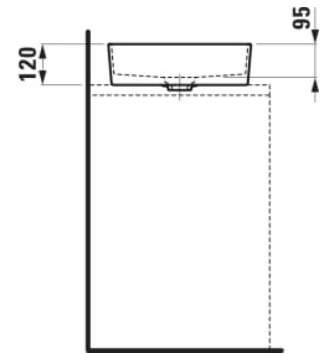

KARTELL LAUFEN

Bowl washbasin, incl. ceramic waste cover

DIMENSIONS

Length	420 mm
Width	420 mm
Height	135 mm

COLOUR AND FINISH

000 White

OPTIONS

112 - without tap hole, without overflow

MOUNTING ACCESSORIES EXCLUDED

Siphon DN 32 chrome, order no. 89394.7

Basin capacity (l) : 11.3

Bowl depth (mm) : 95

Bowl length (mm) : 404

Bowl position : Central

Bowl width (mm) : 404

Fixing kit : Included

Installation type : Bowl / On countertop

Internal Shape : 1 - Round

Material : SaphirKeramik

Shape : Round

Taphole configuration : No tapholes

TECHNICAL DRAWINGS

COMPATIBLE WITH

Modular 800, countertop 65 mm (.260 white matt), with centre cut-out, 2 drawers