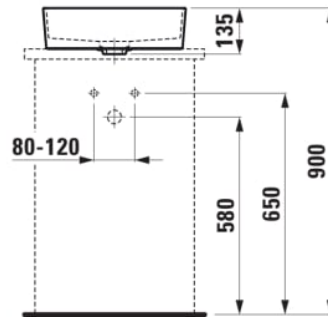

KARTELL LAUFEN

Bowl washbasin, incl. ceramic waste cover

DIMENSIONS

Length	420 mm
Width	420 mm
Height	135 mm

COLOUR AND FINISH

000 White

OPTIONS

112 - without tap hole, without overflow

MOUNTING ACCESSORIES EXCLUDED

Siphon DN 32 chrome, order no. 89394.7

Basin capacity (l) : 11.3

Bowl depth (mm) : 95

Bowl length (mm) : 404

Bowl position : Central

Bowl width (mm) : 404

Fixing kit : Included

Installation type : Bowl / On countertop

Internal Shape : 1 - Round

Material : SaphirKeramik

Shape : Round

Taphole configuration : No tapholes

TECHNICAL DRAWINGS

COMPATIBLE WITH

Modular 800, countertop 65 mm (.260 white matt), with centre cut-out, 2 drawers