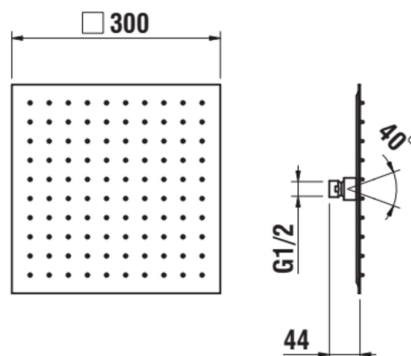

QUADRIGA

Square rain shower head, ultra flat, 300 x 300 mm

DIMENSIONS

Length	1 mm
Width	1 mm
Height	1 mm

Annual energy consumption (kWh/p.a.) :

803.24

Finish : Stainless steel

Flow rate (l/min - 3 bar) : 12

Functions : Rain

Net weight (kg) : 1.49

Number of functions : 1

Shower arm type : Straight

Showerhead diameter (mm) : 300

Showerhead shape : Square

TECHNICAL DRAWINGS

QUADRIGA