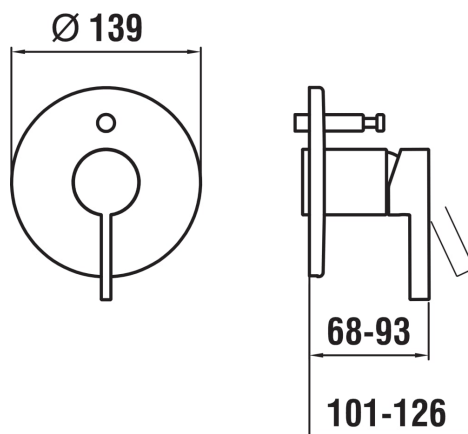

KARTELL LAUFEN

Set for concealed single lever bath mixer, with diverter, PVD rosegold

DIMENSIONS

Length	1 mm
Width	1 mm
Height	1 mm

Acoustic level (dB) : Group 1 (Up to 20 dB)

Application : Bath

Cartridge features : Flow brake, Temperature brake

Check valve

Diverter : Automatic

Faucet type : Single-lever

Finish : Shiny Rose Gold

Flow rate (l/min - 3 bar) : 20.6

Handle position : Lateral

Installation type : Built-in

Net weight (kg) : 1.05

Type of cartridge : Ceramic Disc

Water and energy-saving

Water and energy-saving CLICK® (Eco Disc)

TECHNICAL DRAWINGS

COMPATIBLE WITH

Concealed installation unit,
recess depth of at least
102 mm, with stop valves,
supply and outlet pipes
reversible