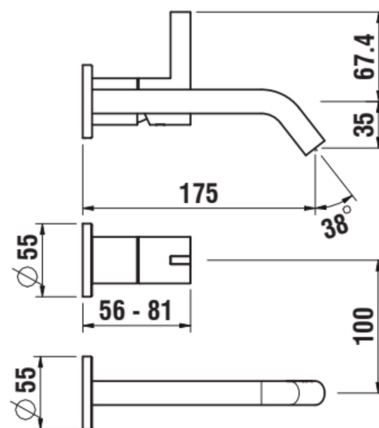

KARTELL LAUFEN

Wall-mounted mixer for Simibox 2-Point, projection 175 mm, fixed spout, PVD gold

DIMENSIONS

Length	1 mm
Width	1 mm
Height	1 mm

Acoustic level (dB) : Group 1 (Up to 20 dB)

Aerator type : Honeycomb PCA

Application : Basin

Faucet type : Single-lever

Finish : Gold

Fixed spout

Flow rate (l/min - 3 bar) : 5.7

Handle position : Lateral

Installation type : Wall-mounted

Net weight (kg) : 0.59

Spout length (mm) : 175

Spout position : Central

Type of cartridge : Ceramic Disc

TECHNICAL DRAWINGS