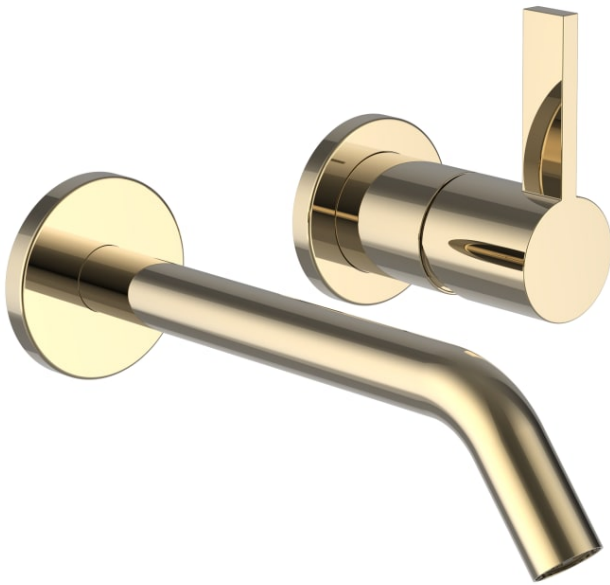

KARTELL LAUFEN

Wall-mounted mixer for Simibox 2-Point, projection 175 mm, fixed spout, PVD gold

DIMENSIONS

Length	1 mm
Width	1 mm
Height	1 mm

Acoustic level (dB) : Group 1 (Up to 20 dB)

Aerator type : Honeycomb PCA

Application : Basin

Faucet type : Single-lever

Finish : Gold

Fixed spout

Flow rate (l/min - 3 bar) : 5.7

Handle position : Lateral

Installation type : Wall-mounted

Net weight (kg) : 0.59

Spout length (mm) : 175

Spout position : Central

Type of cartridge : Ceramic Disc

TECHNICAL DRAWINGS

## COMPATIBLE WITH

Concealed installation unit  
for Simibox 2-Point, lever  
right, matches Kartell •  
LAUFEN/VAL/Cityplus/The  
New Classic

**HF574049000000**

Extension set 25 mm for  
Simibox 2-point, matches  
Kartell • LAUFEN/VAL