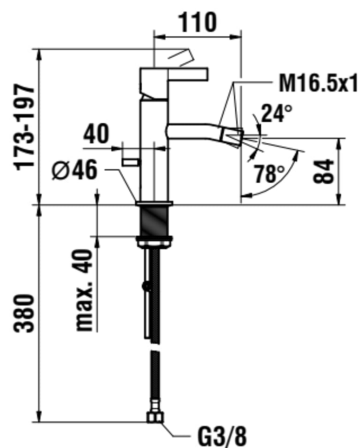

KARTELL LAUFEN

Single lever bidet mixer, projection 110 mm, fixed spout, without pop-up waste, with pop-up rod, PVD gold

DIMENSIONS

Length	1 mm
Width	1 mm
Height	1 mm

Acoustic level (dB) : Group 1 (Up to 20 dB)

Installation type : Deck-mounted

Net weight (kg) : 1.16

Spout length (mm) : 110

Spout position : Central

Type of cartridge : Ceramic Disc

Waste not included

Waste type : Waste not included

Water connection diameter : 3/8"

TECHNICAL DRAWINGS