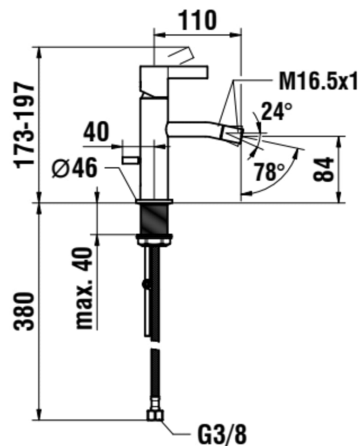

KARTELL LAUFEN

Bidet mixer, projection 110 mm, fixed spout, with pop-up waste lever, without pop-up waste

DIMENSIONS

Length	1 mm
Width	1 mm
Height	1 mm

Acoustic level (dB) : Group 1 (Up to 20 dB)

Aerator type : Honeycomb PCA

Application : Bidet

Faucet type : Single-lever

Finish : Chrome

Fixed spout

Flexible supply hoses included

Flow rate (l/min - 3 bar) : 5.3

Handle position : Top

Installation type : Deck-mounted

Net weight (kg) : 1.16

Spout length (mm) : 110

Spout position : Central

Type of cartridge : Ceramic Disc

Waste not included

Waste type : Waste not included

Water connection diameter : 3/8"

TECHNICAL DRAWINGS