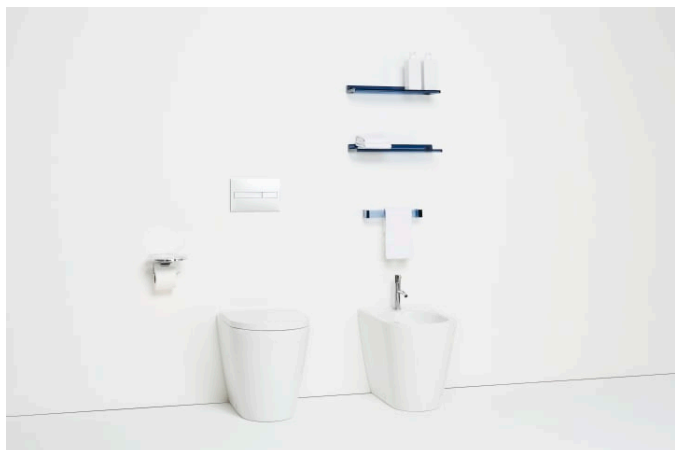

KARTELL LAUFEN

Bidet mixer, projection 110 mm, fixed spout, with pop-up waste lever, without pop-up waste

DIMENSIONS

Length	1 mm
Width	1 mm
Height	1 mm

Acoustic level (dB) : Group 1 (Up to 20 dB)

Aerator type : Honeycomb PCA

Application : Bidet

Faucet type : Single-lever

Finish : Chrome

Fixed spout

Flexible supply hoses included

Flow rate (l/min - 3 bar) : 5.3

Handle position : Top

Installation type : Deck-mounted

Net weight (kg) : 1.16

Spout length (mm) : 110

Spout position : Central

Type of cartridge : Ceramic Disc

Waste not included

Waste type : Waste not included

Water connection diameter : 3/8"

TECHNICAL DRAWINGS