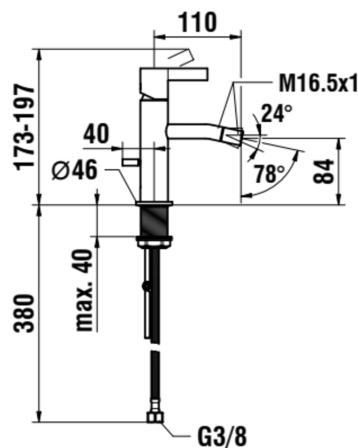

TECHNICAL DRAWINGS