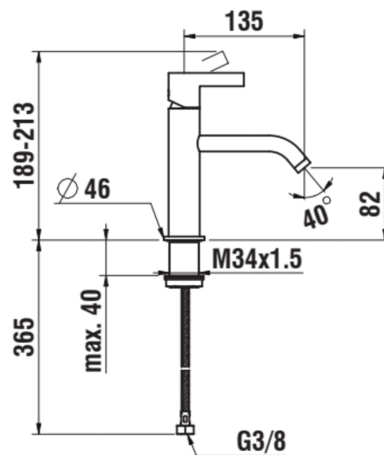

TECHNICAL DRAWINGS