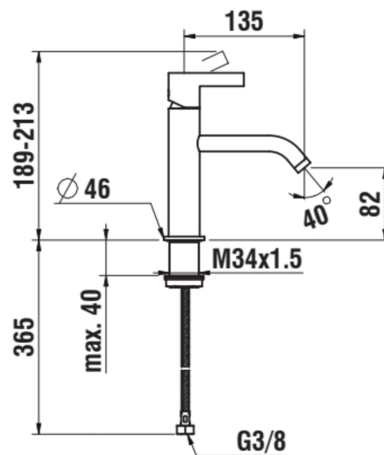

KARTELL LAUFEN

Basin mixer, projection 135 mm, fixed spout, without pop-up waste

DIMENSIONS

Length	1 mm
Width	1 mm
Height	1 mm

Acoustic level (dB) : Group 1 (Up to 20 dB)

Aerator type : Honeycomb PCA

Application : Basin

Faucet type : Single-lever

Finish : Chrome

Fixed spout

Flexible supply hoses included

Flow rate (l/min - 3 bar) : 5.3

Handle position : Top

Installation type : Deck-mounted

Net weight (kg) : 1.1

Spout length (mm) : 135

Spout position : Central

Type of cartridge : Ceramic Disc

Waste not included

Waste type : Waste not included

Water and energy-saving

Water connection diameter : 3/8"

TECHNICAL DRAWINGS