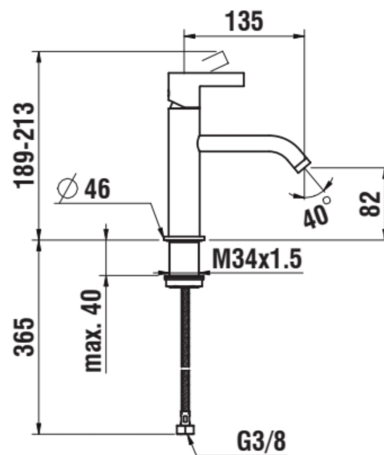

KARTELL LAUFEN

Basin mixer, projection 135 mm, fixed spout, without pop-up waste, PVD pale gold matt

DIMENSIONS

Length	1 mm
Width	1 mm
Height	1 mm

Acoustic level (dB) : Group 1 (Up to 20 dB)

Aerator type : Honeycomb PCA

Application : Basin

Faucet type : Single-lever

Finish : Brushed Gold Matte

Fixed spout

Flexible supply hoses included

Flow rate (l/min - 3 bar) : 5.3

Handle position : Top

Installation type : Deck-mounted

Net weight (kg) : 1.1

Spout length (mm) : 135

Spout position : Central

Type of cartridge : Ceramic Disc

Waste not included

Waste type : Waste not included

Water connection diameter : 3/8"

TECHNICAL DRAWINGS