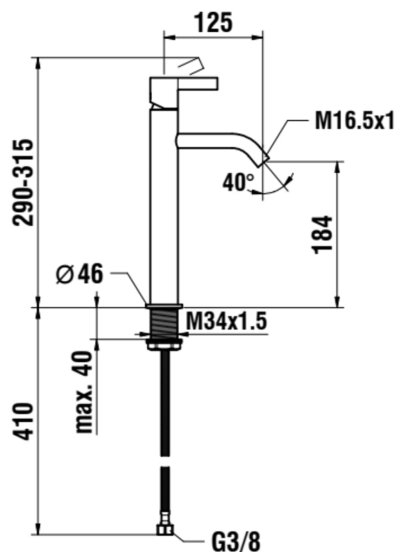

TECHNICAL DRAWINGS