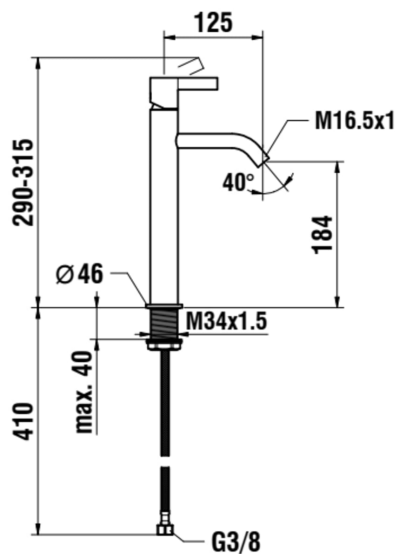

KARTELL LAUFEN

Column basin mixer, projection 125 mm, fixed spout, without pop-up waste, PVD gold

DIMENSIONS

Length	1 mm
Width	1 mm
Height	1 mm

Acoustic level (dB) : Group 1 (Up to 20 dB)

Aerator type : Honeycomb PCA

Application : Basin

Faucet type : Single-lever

Finish : Gold

Fixed spout

Flexible supply hoses included

Flow rate (l/min - 3 bar) : 5.3

Handle position : Top

Installation type : Deck-mounted

Net weight (kg) : 1.43

Spout length (mm) : 125

Spout position : High

Type of cartridge : Ceramic Disc

Waste not included

Waste type : Waste not included

Water connection diameter : 3/8"

TECHNICAL DRAWINGS