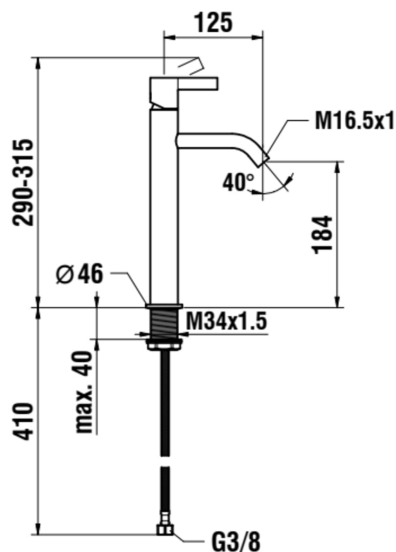

TECHNICAL DRAWINGS