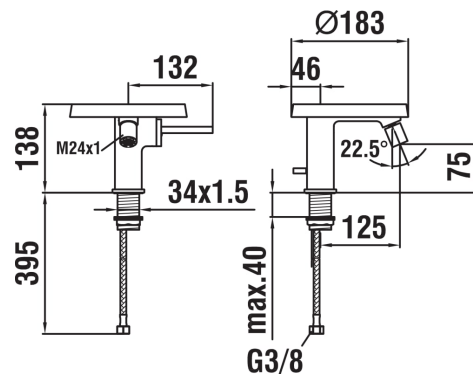

TECHNICAL DRAWINGS