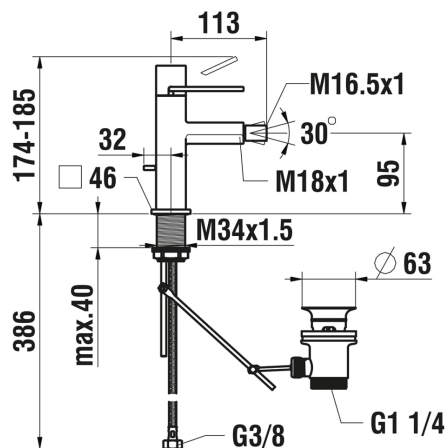

QUADRIGA

Single lever bidet mixer, projection 113 mm, with pop-up waste, stainless steel

DIMENSIONS

Length	1 mm
Width	1 mm
Height	1 mm

Acoustic level (dB) : Group 1 (Up to 20 dB)

Aerator type : Honeycomb PCA

Application : Bidet

Faucet type : Single-lever

Finish : Stainless steel

Fixed spout

Flexible supply hoses included

Flow rate (l/min - 3 bar) : 5.7

Handle position : Top

Installation type : Deck-mounted

Net weight (kg) : 1.96

Pop-up waste

Spout length (mm) : 113

Spout position : Central

Type of cartridge : Ceramic Disc

Waste type : Pop-up waste

Water connection diameter : 3/8"

TECHNICAL DRAWINGS