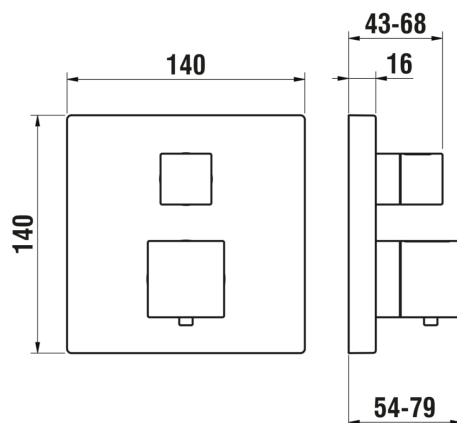

QUADRIGA

Set for concealed 2-handle thermostatic bath mixer, for Simibox Standard & Simibox Light

DIMENSIONS

Length	1 mm
Width	1 mm
Height	1 mm

Acoustic level (dB) : Group 1 (Up to 20 dB)

Application : Bath

Diverter : Manual

Diverter-flow regulator

Finish : PVD stainless steel

Flow rate (l/min - 3 bar) : 20.3

Installation type : Built-in

Net weight (kg) : 2.58

SafeTouch®

Security 38°®

Temperature selection

Type of cartridge : Thermostatic

Water and energy-saving

TECHNICAL DRAWINGS

COMPATIBLE WITH

Concealed installation unit,
recess depth of at least
102 mm, with stop valves,
supply and outlet pipes
reversible