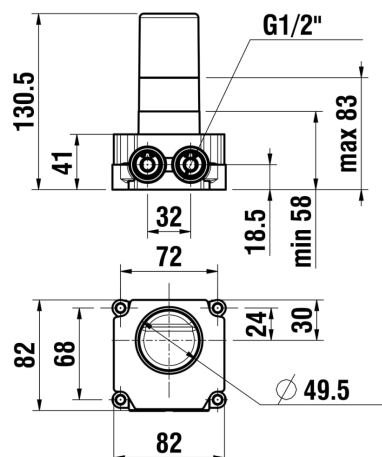

CONCEALED BODIES

Simibox 1-Point concealed installation unit

Application : Bath

Installation type : Built-in

Number of ways : 1

TECHNICAL DRAWINGS

COMPATIBLE WITH

Single lever bath mixer 1-Point complete with synthetic flexible hose 1800 mm and a hand shower quadriga 1 shower jet, brushed stainless steel

HF901165441000

Shower mixer for Simibox 1-Point, with accessories, stainless steel

HF901155441000

Wall-mounted mixer for Simibox 1-Point, projection 186 mm, fixed spout, with Disc bowl transparent crystal (bowl available in 3 further colours)

H3113370041201

Single lever concealed bath mixer 'disc' for Simibox 1-Point, with accessories, with storage tray 'disc', transparent crystal

H3213390041411

Single lever concealed shower mixer 'disc' for Simibox 1-Point, with accessories, with storage tray 'disc', transparent crystal

H3313390041411

Concealed single lever basin mixer for Simibox 1-Point, swivel spout, projection 175 mm

HF905426100000

Concealed single lever basin mixer for Simibox 1-Point, swivel spout, projection 225 mm