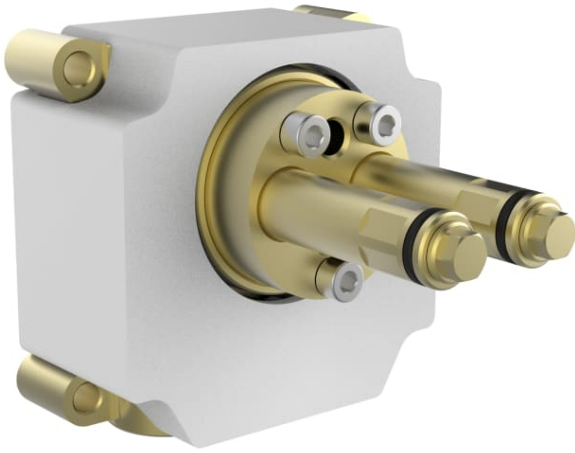

CONCEALED BODIES

Simibox 1-Point concealed installation unit

Application : Bath

Installation type : Built-in

Number of ways : 1

TECHNICAL DRAWINGS

COMPATIBLE WITH

Single lever bath mixer 1-Point complete with synthetic flexible hose 1800 mm and a hand shower quadriga 1 shower jet, brushed stainless steel

HF901165441000

Shower mixer for Simibox 1-Point, with accessories, stainless steel

HF901155441000

Wall-mounted mixer for Simibox 1-Point, projection 186 mm, fixed spout, with Disc bowl transparent crystal (bowl available in 3 further colours)

H3113370041201

Single lever concealed bath mixer 'disc' for Simibox 1-Point, with accessories, with storage tray 'disc', transparent crystal

H3213390041411

Single lever concealed shower mixer 'disc' for Simibox 1-Point, with accessories, with storage tray 'disc', transparent crystal

H3313390041411

Concealed single lever basin mixer for Simibox 1-Point, swivel spout, projection 175 mm

HF905426100000

Concealed single lever basin mixer for Simibox 1-Point, swivel spout, projection 225 mm