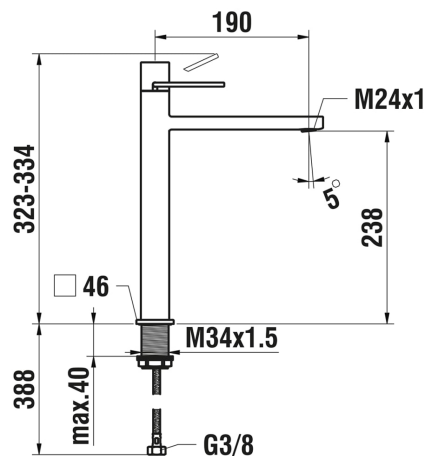

QUADRIGA

Column single lever basin mixer, projection 190 mm, fixed spout, without pop-up waste, stainless steel

DIMENSIONS

Length	190 mm
Width	46 mm
Height	388 mm

Acoustic level (dB) : Group 1 (Up to 20 dB)
 Aerator type : Honeycomb PCA
 Annual energy consumption (kWh/p.a.) : 301.21
 Application : Basin
 Faucet type : Single-lever
 Finish : Stainless steel

Fixed spout
 Flexible supply hoses included
 Flow rate (l/min - 3 bar) : 5.7
 Handle position : Top
 Installation type : Deck-mounted
 Net weight (kg) : 2.66

Spout length (mm) : 190
 Spout position : High
 Type of cartridge : Ceramic Disc
 Water connection diameter : 3/8"

TECHNICAL DRAWINGS

QUADRIGA

Clarity is a matter of form, unmistakable and timeless. It always works well, everywhere – and in particular where clearcut design is called for. Smooth surfaces joined together in a square-edged fashion; this is how this faucet crowns the washbasin, shower or bathtub. quadriga – uncompromisingly honest.