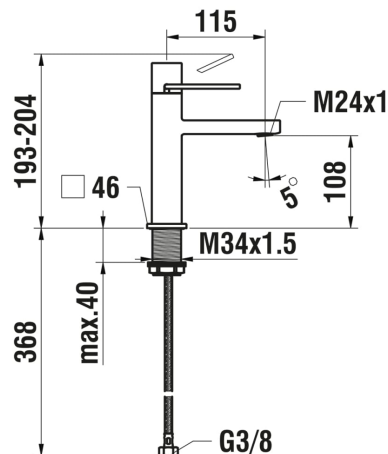

### DIMENSIONS

Length	1 mm
Width	1 mm
Height	1 mm

Acoustic level (dB) : Group 1 (Up to 20 dB)

Aerator type : Honeycomb PCA

Application : Basin

Faucet type : Single-lever

Finish : Stainless steel

Fixed spout

Flexible supply hoses included

Flow rate (l/min - 3 bar) : 5.7

Handle position : Top

Installation type : Deck-mounted

Net weight (kg) : 1.85

Spout length (mm) : 115

Spout position : Central

Type of cartridge : Ceramic Disc

Waste not included

Waste type : Waste not included

Water connection diameter : 3/8"

## TECHNICAL DRAWINGS

COMPATIBLE WITH

Single lever basin mixer,  
projection 115 mm, fixed  
spout, with pop-up waste,  
stainless steel

**HF901101441000**