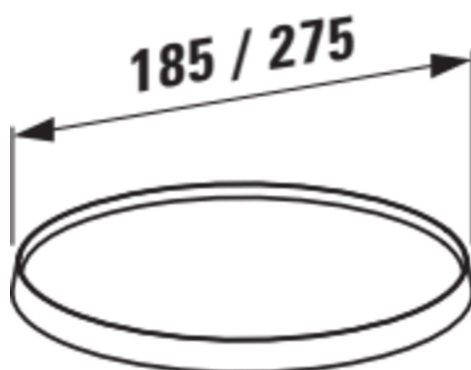

TECHNICAL DRAWINGS