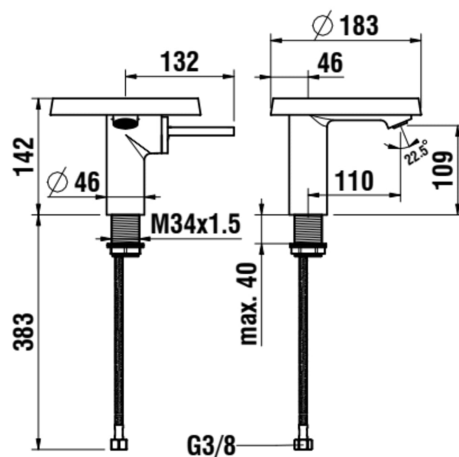

TECHNICAL DRAWINGS