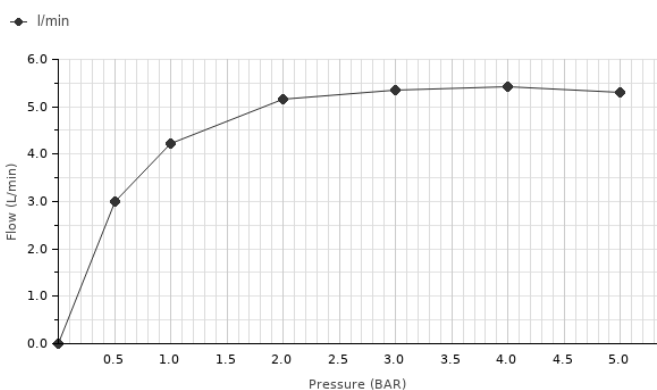

### Description

306 mm high spout single lever basin mixer 3/8". Ø35 mm ceramic cartridge. Length of hoses 420 mm. Without pop-up waste set 1 1/4". "Plus" aerator. Cold-water opening. Flow rate 5 l/min. at 3 bar.

### Flow rate diagramme

Pressure (bar)	0	0.5	1	2	3	4	5
Flow - l/min (±15%)	0	3.01	4.22	5.17	5.34	5.42	5.3