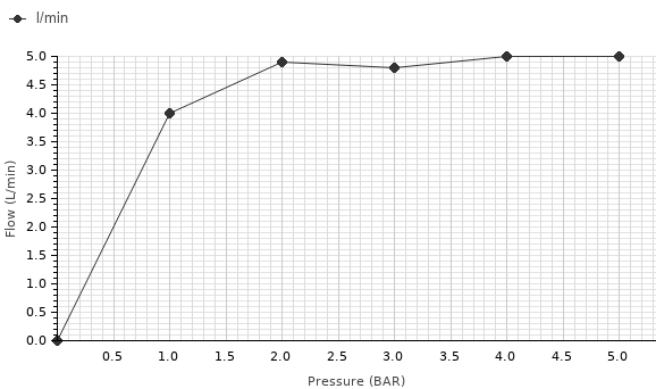

SQUARE

Description

High spout single lever basin mixer 3/8". Ø25 mm ceramic cartridge. Length of hoses 650 mm. Without pop-up waste set 1 1/4". Adjustable "Plus" aerator. Flow rate 4,7 l/min. at 3 bar.

Finish

brushed titanium
100281891

Other Finishes

Matt black
100263976

chrome
100263999

brushed copper
100281892

Flow rate diagramme

Pressure (bar)	0	1	2	3	4	5
Flow - l/min (±15%)	0	4	4.9	4.8	5	5

Technical drawing

Dimensions in mm