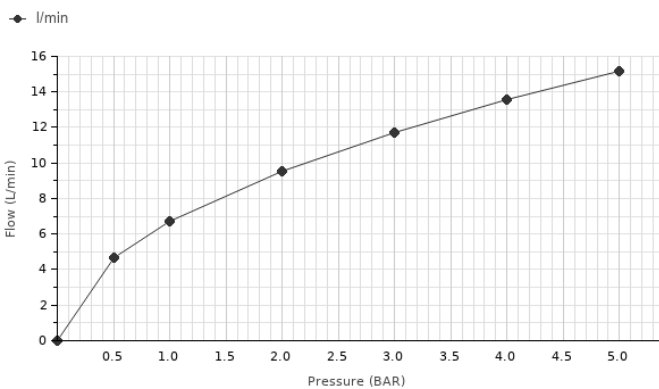

### Description

Single lever bidet mixer 3/8". Ø35 mm ceramic cartridge. Length of hoses 370 mm. Without pop-up waste set 1 1/4". "Plus" aerator. Cold-water opening. Flow rate 5 l/min. at 3 bar.

### Flow rate diagramme

Pressure (bar)	0	0.5	1	2	3	4	5
Flow - l/min (±15%)	0	4.68	6.69	9.56	11.73	13.57	15.19