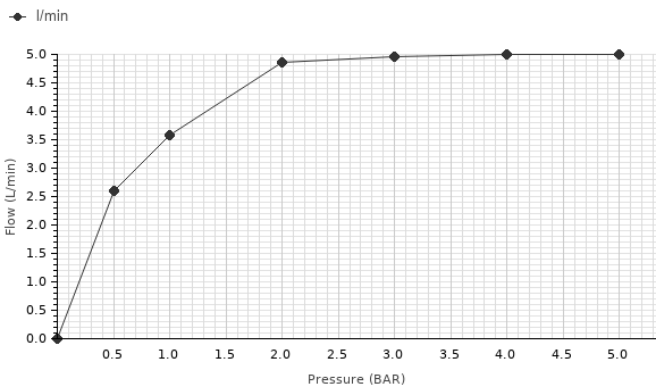

Description

Single lever basin mixer trim kit. . Ø35 mm ceramic cartridge. Without pop up waste. Flow rate 5 L/min at 3 bar.

Finish

brushed gold
100318377

Other Finishes

brushed copper
100318267

Gold
100318278

Matt black
100318372

brushed titanium
100318392

chrome
100318277

copper
100318370

titanium
100318373

Flow rate diagramme

Pressure (bar)	0	0.5	1	2	3	4	5
Flow - l/min (±15%)	0	2.6	3.57	4.85	4.95	5	5

Technical drawing

Dimensions in mm