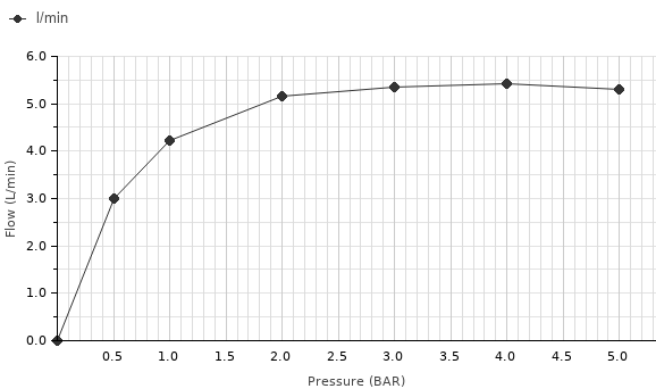

### Description

Single lever basin mixer 3/8". Ø35 mm ceramic cartridge. Length of hoses 365 mm. Without pop-up waste set 1 1/4". "Plus" aerator. Cold-water opening. Flow rate 5 l/min. at 3 bar.

### Flow rate diagramme

| Pressure (bar)      | 0 | 0.5  | 1    | 2    | 3    | 4    | 5   |
|---------------------|---|------|------|------|------|------|-----|
| Flow - l/min (±15%) | 0 | 3.01 | 4.22 | 5.17 | 5.34 | 5.42 | 5.3 |