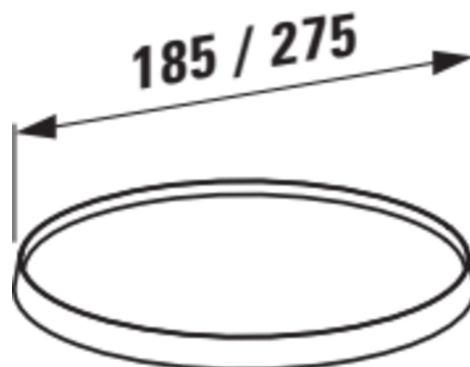

KARTELL LAUFEN

Circular tray with Ø 185 mm, plastic

DIMENSIONS

Length	185 mm
Width	185 mm
Height	15 mm

COLOUR AND FINISH

■ 081 Amber

SPECIFICATION TEXT

- 3.9833.5.081.001.1 - Disc Bowl, for faucets and accessories with Ø 183 mm, Amber,
- 3.9833.5.081.002.1 - Disc Bowl, for column bath mixer with Ø 275 mm, Amber,
- 3.9833.5.082.001.1 - Disc Bowl, for faucets and accessories with Ø 183 mm, Tangerina orange,
- 3.9833.5.082.002.1 - Disc Bowl, for column bath mixer with Ø 275 mm, Tangerina orange,
- 3.9833.5.084.001.1 - Disc Bowl, for faucets and accessories with Ø 183 mm, Transparent crystal,
- 3.9833.5.084.002.1 - Disc Bowl, for column bath mixer with Ø 275 mm, Transparent crystal,
- 3.9833.5.085.001.1 - Disc Bowl, for faucets and accessories with Ø 183 mm, Smoky grey,
- 3.9833.5.085.002.1 - Disc Bowl, for column bath mixer with Ø 275 mm, Smoky grey

Net weight (kg) : 0.15

TECHNICAL DRAWINGS

COMPATIBLE WITH

Wall tray, including storage tray 'disc', transparent crystal

H385333...0001

Toilet roll holder, Ø 185 mm, including storage tray 'disc', transparent crystal

H384332...0001

Basin mixer, projection 110 mm, fixed spout, without pop-up waste, with Disc bowl transparent crystal (bowl available in 3 further colours)

H3113310041101

Basin mixer, projection 110 mm, fixed spout, with pop-up waste, with Disc bowl transparent crystal (bowl available in 3 further colours)

H3113310041111

Single lever basin mixer 'disc' projection 110 mm, with pop-up waste lever, without pop-up waste, including storage tray 'disc', transparent crystal

H3113310041131

Wall-mounted mixer for Simibox 1-Point, projection 186 mm, fixed spout, with Disc bowl transparent crystal (bowl available in 3 further colours)