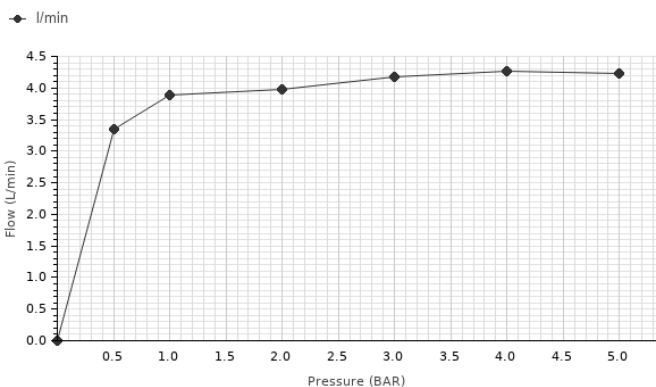

Description

Single lever basin mixer 3/8". Ø25 mm ceramic cartridge. Length of hoses 465 mm. Without pop-up waste set 1 1/4". Adjustable "Plus" aerator. Cold-water opening. Flow rate 4,7 l/min. at 3 bar.

Finish

Matt black
100272307

Other Finishes

chrome
100272279

brushed titanium
100272320

Flow rate diagramme

Pressure (bar)	0	0.5	1	2	3	4	5
Flow - l/min (±15%)	0	3.35	3.89	3.98	4.17	4.26	4.23

Technical drawing

Dimensions in mm