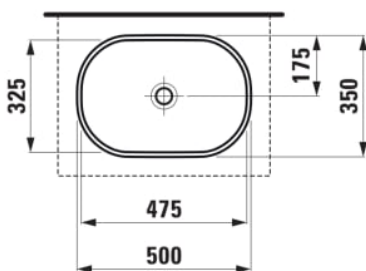

LUA

Bowl washbasin, long oval

DIMENSIONS

Length	500 mm
Width	350 mm
Height	135 mm

COLOUR AND FINISH

□ 000 White

OPTIONS

109 - without tap hole

Bowl position : Central

Internal Shape : 4 - Oval

Shape : Oval

Installation type : Bowl / On countertop

Material : Vitreous china

Taphole configuration : No tapholes

TECHNICAL DRAWINGS

COMPATIBLE WITH

Column basin mixer,
projection 135 mm, fixed
spout, chrome

H3110880041201

Column basin mixer,
projection 135 mm, fixed
spout, PVD titanium black
matt

H3110880811201

Modular 800, countertop
65 mm (.260 white matt),
with centre cut-out, 2
drawers