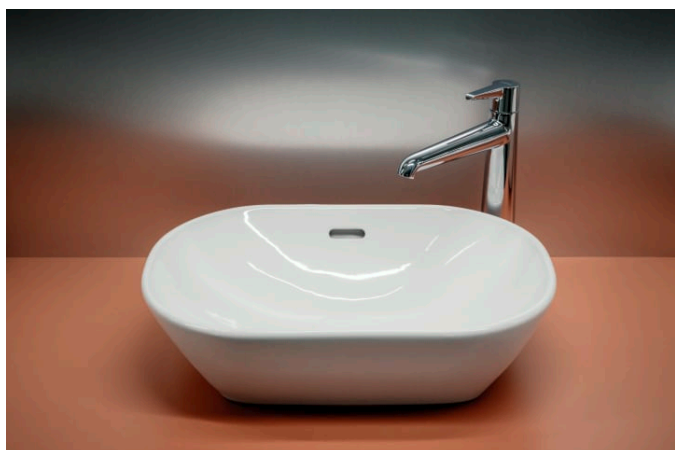

H404321112...1

Drawer element 1200, 2
drawers, with center cut-
out, 12 mm top

H404331112...1

LUA

A design language that has been reduced to the essentials. Clear, geometric lines united in one continuous form. This results in a versatile bathroom programme for private and public architecture alike. With LUA, Toan Nguyen has succeeded in creating yet another stylistic bathroom culture that will be a long-term common denominator. The collection of fittings designed with the same ambition, perfectly shaped bathtubs and the extensive LANI furniture range complete LUA are turned into a true total bathroom solution.