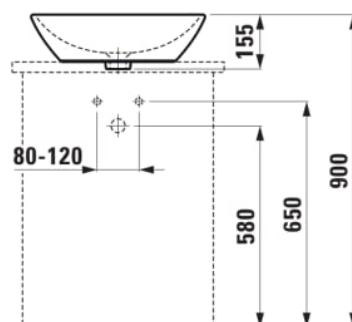

LUA

Bowl washbasin, long oval

DIMENSIONS

Length	500 mm
Width	350 mm
Height	135 mm

COLOUR AND FINISH

□ 000 White

OPTIONS

109 - without tap hole

Bowl position : Central

Internal Shape : 4 - Oval

Shape : Oval

Installation type : Bowl / On countertop

Material : Vitreous china

Taphole configuration : No tapholes

TECHNICAL DRAWINGS

COMPATIBLE WITH

Column basin mixer,
projection 135 mm, fixed
spout, chrome

H3110880041201

Column basin mixer,
projection 135 mm, fixed
spout, PVD titanium black
matt

H3110880811201

Modular 800, countertop
65 mm (.260 white matt),
with centre cut-out, 2
drawers