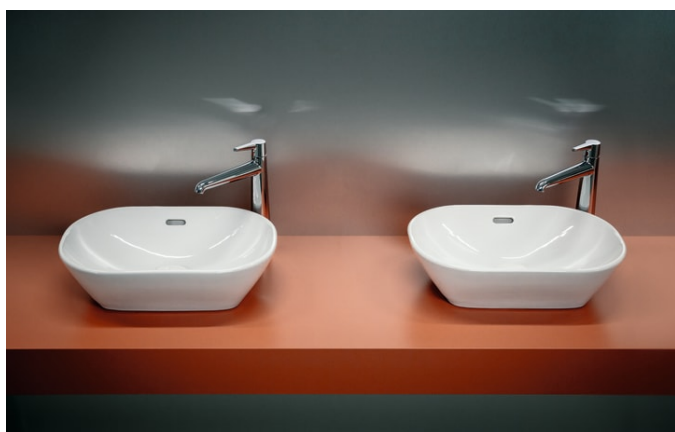

H404321112...1

Drawer element 1200, 2
drawers, with center cut-
out, 12 mm top

H404331112...1

LUA

A design language that has been reduced to the essentials. Clear, geometric lines united in one continuous form. This results in a versatile bathroom programme for private and public architecture alike. With LUA, Toan Nguyen has succeeded in creating yet another stylistic bathroom culture that will be a long-term common denominator. The collection of fittings designed with the same ambition, perfectly shaped bathtubs and the extensive LANI furniture range complete LUA are turned into a true total bathroom solution.