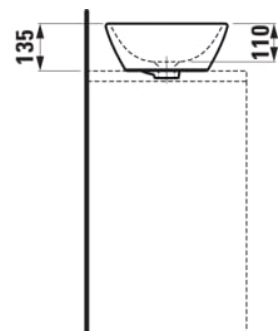

LUA

Bowl washbasin, long oval

DIMENSIONS

Length	500 mm
Width	350 mm
Height	135 mm

COLOUR AND FINISH

□ 000 White

OPTIONS

109 - without tap hole

Bowl position : Central

Internal Shape : 4 - Oval

Shape : Oval

Installation type : Bowl / On countertop

Material : Vitreous china

Taphole configuration : No tapholes

TECHNICAL DRAWINGS

COMPATIBLE WITH

Column basin mixer,
projection 135 mm, fixed
spout, chrome

H3110880041201

Column basin mixer,
projection 135 mm, fixed
spout, PVD titanium black
matt

H3110880811201

Modular 800, countertop
65 mm (.260 white matt),
with centre cut-out, 2
drawers