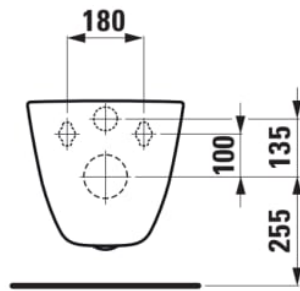

TECHNICAL DRAWINGS