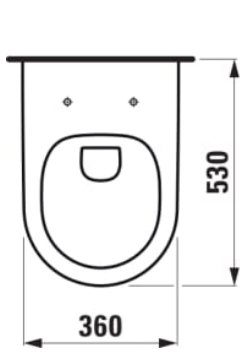

## DIMENSIONS

Length	530 mm
Width	360 mm
Height	340 mm

## SPECIFICATION TEXT

Wall-hung WC rimless, washdown LAUFEN PRO, sanitary ceramic for concealed cistern, EN 977, EN 33, 4,5/3-l-flush, dimensions 360 x 530 x 340 mm, concealed trap, concealed fixation.

## MOUNTING ACCESSORIES EXCLUDED

Antinoise set, order no. H892695

Stone screw fastening kit M12

Average water consumption (L.) : 3.38

Flushing system : Washdown

Installation type : Wall-hung

Outlet type : Horizontal

Rim type : Rimless

Shape : Round

Style : Neutral

Water Inlet System : Back Inlet

TECHNICAL DRAWINGS

COMPATIBLE WITH

Combipack wall-hung WC 'rimless' 820960, washdown, without flushing rim, with recess, with seat and cover, with lowering system