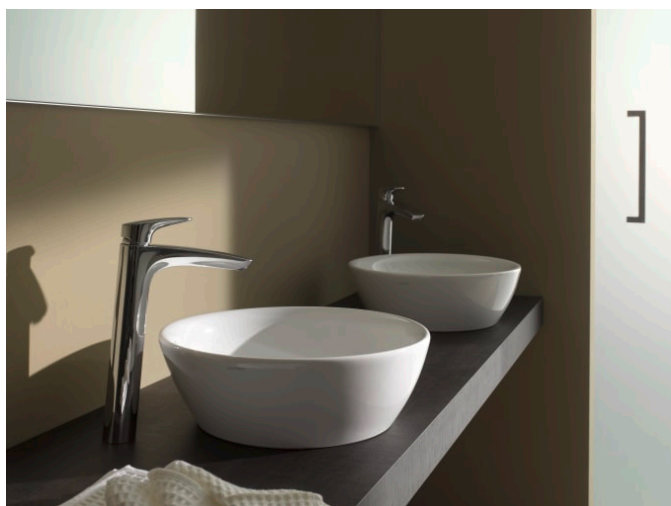

H404321112...1

Drawer element 1200, 2 drawers, with center cut-out, 12 mm top

H404331112...1

LAUFEN PRO

LAUFEN pro is a comprehensive bathroom range, which offers the ideal solution for every spatial situation and requirement and also reflects the building values of the current generation. Industrial design is the modern answer to the once revolutionary idea that everyone has a right to enjoy beautiful forms. Good design is now no longer a right reserved for the most affluent customers. Modern methods of industrial production and designers such as Peter Wirz of Vetica, who put optimum manufacturing feasibility at the forefront of their creative processes, make such sanitary ware ranges as LAUFEN pro possible. This does not just benefit the designer, more importantly, it also benefits the customer.