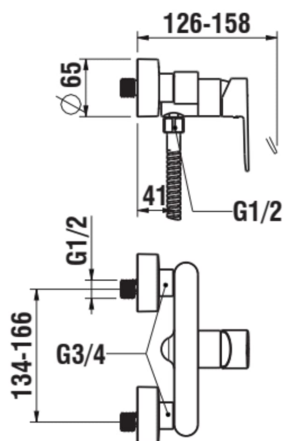

NEJA

Shower mixer, export version mounting distance 150 mm, with fittings without accessories

DIMENSIONS

Length	262 mm
Width	242 mm
Height	156 mm

Acoustic level (dB) : Group 1 (Up to 20 dB)

Application : Shower

Faucet type : Single-lever

Finish : Chrome

Flow rate (l/min - 3 bar) : 7.3

Handle position : Lateral

Installation type : Wall-mounted

Maximum width between connections (mm) :
166

Minimum width between connections (mm) :
134

Net weight (kg) : 1.42

Type of cartridge : Ceramic headwork

Water connection diameter : 1/2" - 3/4"

TECHNICAL DRAWINGS

NEJA

NEJA stands for clear, straight lines that nevertheless contrast with its natural curves. A perfectly formed design language for every taste, compatible with very different bathroom styles.