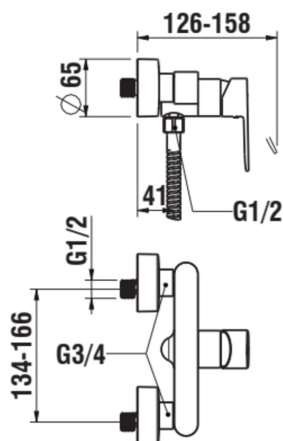

NEJA

Shower mixer, mounting distance 150 mm, with fittings and accessories

Acoustic level (dB) : Group 1 (Up to 20 dB)

Application : Shower

Faucet type : Single-lever

Finish : Chrome

Flexible supply hoses included

Flow rate (l/min - 3 bar) : 7.3

Handle position : Lateral

Installation type : Wall-mounted

Maximum width between connections (mm) :
166

Minimum width between connections (mm) :
134

Net weight (kg) : 1.82

Type of cartridge : Ceramic headwork

Water connection diameter : 1/2" - 3/4"

TECHNICAL DRAWINGS

NEJA

NEJA stands for clear, straight lines that nevertheless contrast with its natural curves. A perfectly formed design language for every taste, compatible with very different bathroom styles.