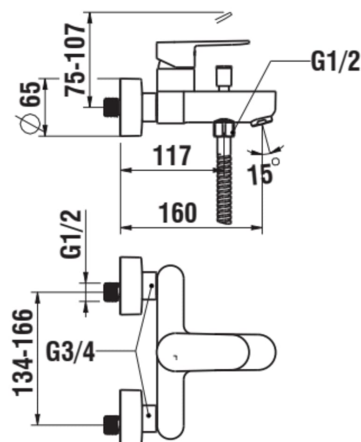

NEJA

Bath mixer, mounting distance 150 mm, with fittings and accessories

Acoustic level (dB) : Group 2 (20-30 dB)

Aerator type : Coin slot

Application : Bath

Diverter : Automatic

Excentrics included

Faucet type : Single-lever

Finish : Chrome

Fixed spout

Flexible supply hoses included

Flow rate (l/min - 3 bar) : 20.4

Handle position : Top

Installation type : Wall-mounted

Maximum width between connections (mm) :

166

Minimum width between connections (mm) :

134

Net weight (kg) : 2.27

Spout length (mm) : 150

Spout position : Central

Type of cartridge : Ceramic headwork

Water connection diameter : 1/2" - 3/4"

TECHNICAL DRAWINGS