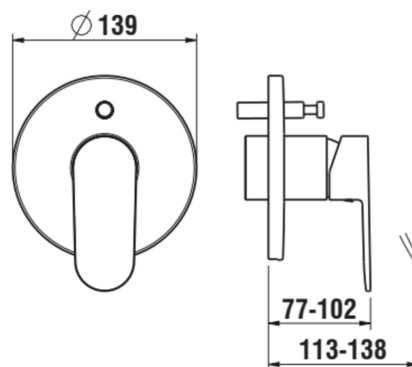

NEJA

Set for concealed bath/shower mixer, with diverter and vacuum breaker

DIMENSIONS

Length	1 mm
Width	1 mm
Height	1 mm

Application : Bath, Shower

Cartridge features : Flow brake, Temperature brake

Check valve

Diverter : Automatic

Faucet type : Single-lever

Finish : Chrome

Handle position : Lateral

Installation type : Built-in

Net weight (kg) : 1.13

Type of cartridge : Ceramic headwork

TECHNICAL DRAWINGS

COMPATIBLE WITH

Concealed installation unit,
recess depth of at least
102 mm, with stop valves,
supply and outlet pipes
reversible

HF574007000000

Concealed installation unit
'light', reduced recess
depth of at least 74 mm,
with stop valves

HF574037000000

Concealed installation unit
'light', reduced recess
depth of at least 74 mm,
without stop valves

HF574038000000

NEJA

NEJA stands for clear, straight lines that nevertheless contrast with its natural curves. A perfectly formed design language for every taste, compatible with very different bathroom styles.