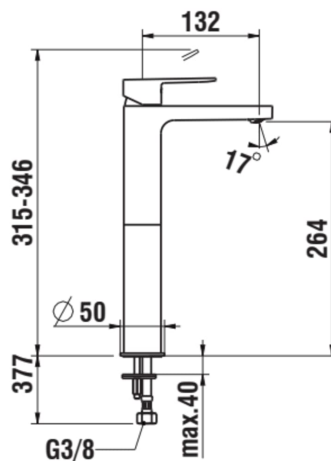

NEJA

Washbasin mixer high, spout 132 mm, without pop-up waste

Acoustic level (dB) : Group 1 (Up to 20 dB)

Aerator type : Honeycomb PCA

Application : Basin

Faucet type : Single-lever

Faucet type : Single-lever

Finish : Chrome

Fixed spout

Flow rate (l/min - 3 bar) : 5.7

Handle position : Top

Installation type : Deck-mounted

Net weight (kg) : 1.98

Spout length (mm) : 132

Spout position : High

Type of cartridge : Ceramic headwork

Waste type : Waste not included

Water connection diameter : 3/8"

TECHNICAL DRAWINGS