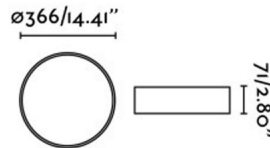

Black ceiling lamp with LED technology. The light source is LED 40W neutral light, integrated. The VUK's features, has IP44, become this lamp in the perfect choice for bathroom lighting.