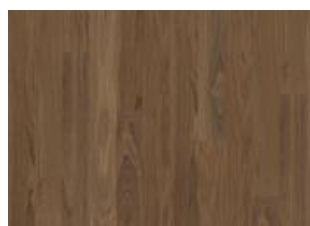

COCONUT CREAM NARROW

A milky, creamy opaque light colour with memories of sandy tropical beaches. Coconut cream narrow is a single-strip stained sleek oak floor from the Life Collection. A calm wood collection with few knots and an authentic look and feel. Four-sided microbeveling at the edges ensures a classic plank look. The innovative matt lacquer finish eliminates glare while protecting the wood from daily wear.

DETAIL DESCRIPTION

Even colour with minor variations. Small sized knots in limited numbers allowed.

COLOUR CHANGE

Stained product - noticable color change over time.

FACTS

Design	1-strip
Grading	Calm
Range	Kährs Life
Collection	Life Collection
Resandable	Not resandable
Natural/Stained	Stained
Joint	Woodloc® 5G
Floor heating	Yes
Warranty	15 years
Wear-layer material	Hardwood
Core material	HDF
Thickness (mm)	7 mm
Installation method	Glue-down, Floating
Resistance to indentation	>40 Newton/mm ²

Whole Grain Narrow

Pure Oak Narrow

Coconut Cream Narrow

Cocoa Bean Wide

Pure Walnut Wide

Faded Black Wide

Butterscotch Wide

Earl Grey Wide