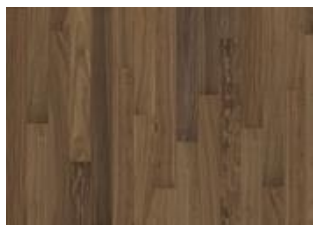

COCONUT CREAM NARROW

A milky, creamy opaque light colour with memories of sandy tropical beaches. Coconut cream narrow is a single-strip stained sleek oak floor from the Life Collection. A calm wood collection with few knots and an authentic look and feel. Four-sided microbeveling at the edges ensures a classic plank look. The innovative matt lacquer finish eliminates glare while protecting the wood from daily wear.

DETAIL DESCRIPTION

Even colour with minor variations. Small sized knots in limited numbers allowed.

COLOUR CHANGE

Stained product - noticable color change over time.

FACTS

Design	1-strip
Grading	Calm
Range	Kährs Life
Collection	Life Collection
Resandable	Not resandable
Natural/Stained	Stained
Joint	Woodloc® 5G
Floor heating	Yes
Warranty	15 years
Wear-layer material	Hardwood
Core material	HDF
Thickness (mm)	7 mm
Installation method	Glue-down, Floating
Resistance to indentation	>40 Newton/mm ²

Other products in this collection

Pure Walnut 2-strip

Driftwood 2-strip

Whole Grain 2-strip

Pure Oak 2-strip

Coconut Cream 2-strip

Pure Walnut Narrow

Driftwood Narrow

Whole Grain Narrow

Pure Oak Narrow

Coconut Cream Narrow

Cocoa Bean Wide

Pure Walnut Wide

Faded Black Wide

Butterscotch Wide

Earl Grey Wide