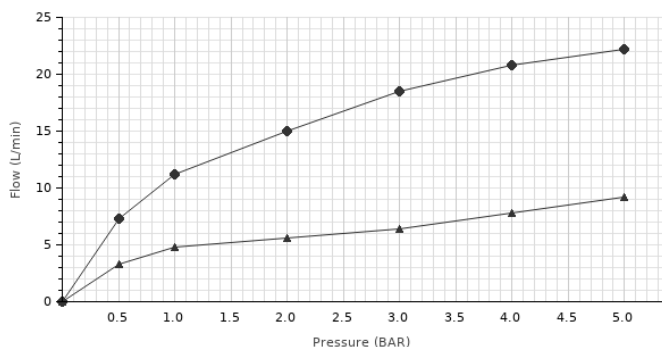

ROUND

Description

External part 3-piece bathtub installation battery

Finish

black
100210650

Other Finishes

chrome
100210605

Flow rate diagramme

Pressure (bar)	0	0.5	1	2	3	4	5
Flow - Handshower (l/min) (±15%)	0	7.26	11.2	15	18.5	20.8	22.2
Flow - Spout (l/min) (±15%)	0	3.3	4.8	5.6	6.4	7.8	9.2

◆ Handshower (l/min) ▲ Spout (l/min)

Technical drawing

Dimensions in mm