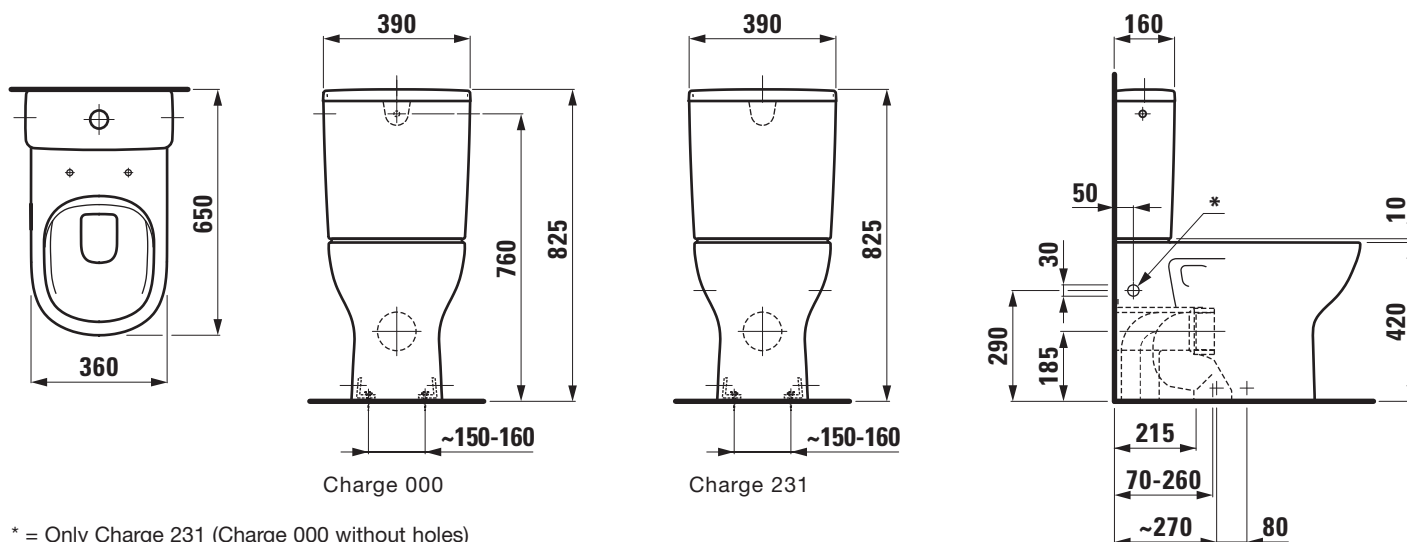

**Floorstanding WC combination rimless**

**82408.1**

**TECHNICAL DATA**

Order no.	82408.1
Certified to	EN 997 / EN 33
Specification	rimless Washdown for 5/3-l-flush Charge 000 – 2 fixing holes, without lateral holes
Special specification	Charge 231 – 2 fixing holes, with lateral holes
Outlet	horizontal VARIO, vertical 70 - 260 mm
Weight	28,5 kg
Accessories excl.	Charge 000 – Cistern, order no. 82708.1, 82708.2 Charge 231 – Cistern, order no. 82708.3 Seat, order no. 89108.4 Seat and cover, order no. 89108.2 Seat and cover with automatic lowering system, order no. 89108.3
Mounting acc. incl.	Fixing set, order no. 89175.7

Mounting acc. excl.	for VARIO-outlet 70 - 170 mm LAUFEN-connection, order no. 89009.2 for VARIO-outlet 170 - 260 mm only LAUFEN-connection, order no. 89902.5
Colours	see colour table

**SPECIFICATION TEXT**

Floorstanding WC pan rimless washdown Laufen-LUA, sanitary ceramic, for cistern, EN 997, EN 33 5/3-l-flush, dimensions 360 x 650 x 430 mm outlet horizontal, VARIO vertical 70 - 260 mm back to wall, concealed fixation, 2 fixing holes  
Special feature: rimless, concealed surfaces directing water are fully glazed throughout, vacuum checked  
Further options / accessories: Surface refinement LCC (only white), 2 lateral holes (option 231), cistern 82708.1, 82708.2 (option 000), 82708.3 (option 231), WC Seat 89108.4, WC seat and cover 89108.2, WC seat and cover with automatic lowering 89108.3  
Order no. 82028.1

**TECHNICAL DRAWINGS / S 1 : 20**

\* = Only Charge 231 (Charge 000 without holes)