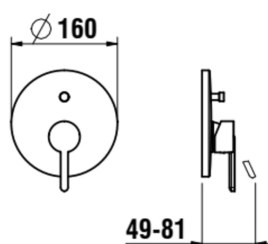

LUA

Concealed bath mixer, complete set valve body and decor set, without installation box (check local installation regulations)

Faucet type : Single-lever

Finish : Chrome

Installation type : Built-in

Net weight (kg) : 0.9

#### TECHNICAL DRAWINGS