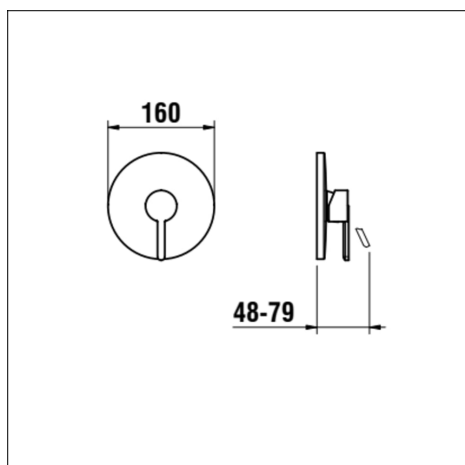

LUA

Concealed shower mixer, complete set L20 valve body and decor set, without installation box (check local installation regulations)

Application : Shower

Finish : Chrome

Net weight (kg) : 0.67

Faucet type : Single-lever

Installation type : Built-in

Type of cartridge : Ceramic Disc

TECHNICAL DRAWINGS

COMPATIBLE WITH

Concealed installation unit,
recess depth of at least
102 mm, with stop valves,
supply and outlet pipes
reversible