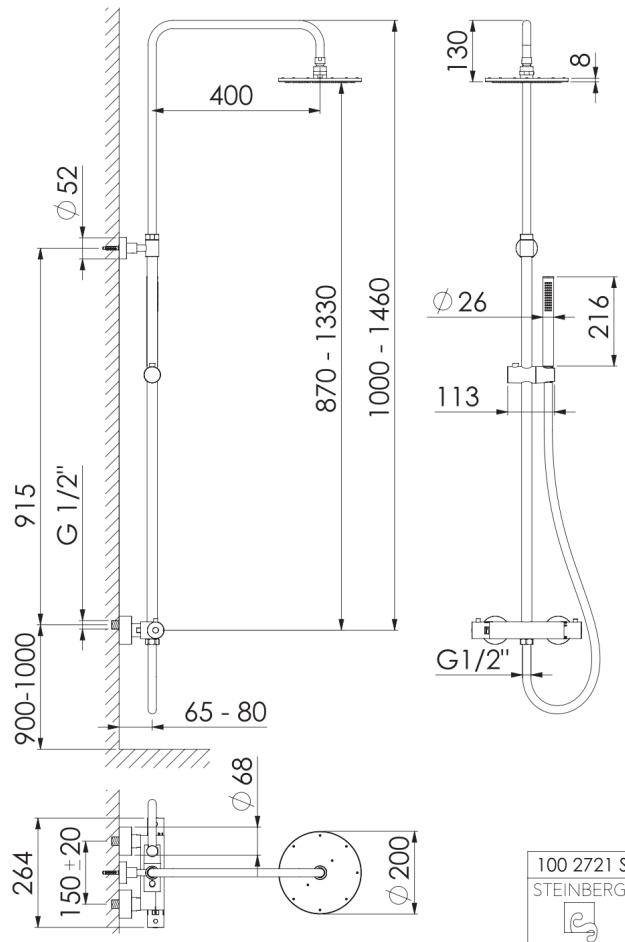

100 2721 S Shower set

complete with thermostatic shower mixer, with rain shower and handshower, (rain shower with easy clean), with sliding bracket on the rail, with swivel and height adjustable shower arm (during installation), matt black

PRODUCT IMAGE

100 2721 S Shower set

complete with thermostatic shower mixer, with rain shower and handshower, (rain shower with easy clean), with sliding bracket on the rail, with swivel and height adjustable shower arm (during installation), matt black

TECHNICAL DRAWING

100 2721 S Shower set

complete with thermostatic shower mixer, with rain shower and handshower, (rain shower with easy clean), with sliding bracket on the rail, with swivel and height adjustable shower arm (during installation), matt black